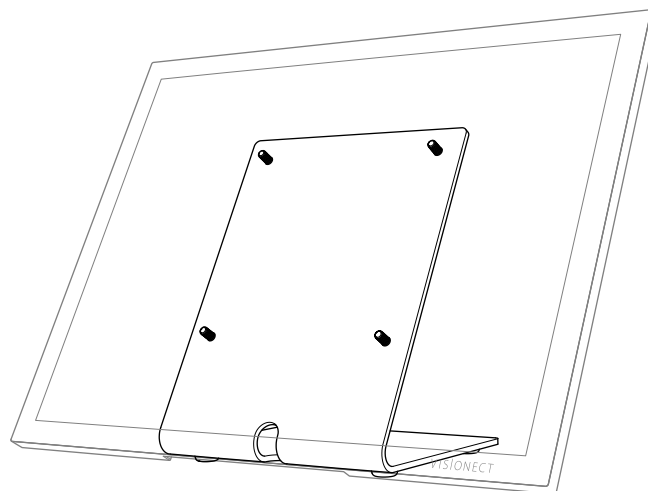

# Desk Stand

for Visionect 13" devices

H942

1x

T20 Security Torx Key

4x

Device-mounting Screws

1x

Visionect 13" device